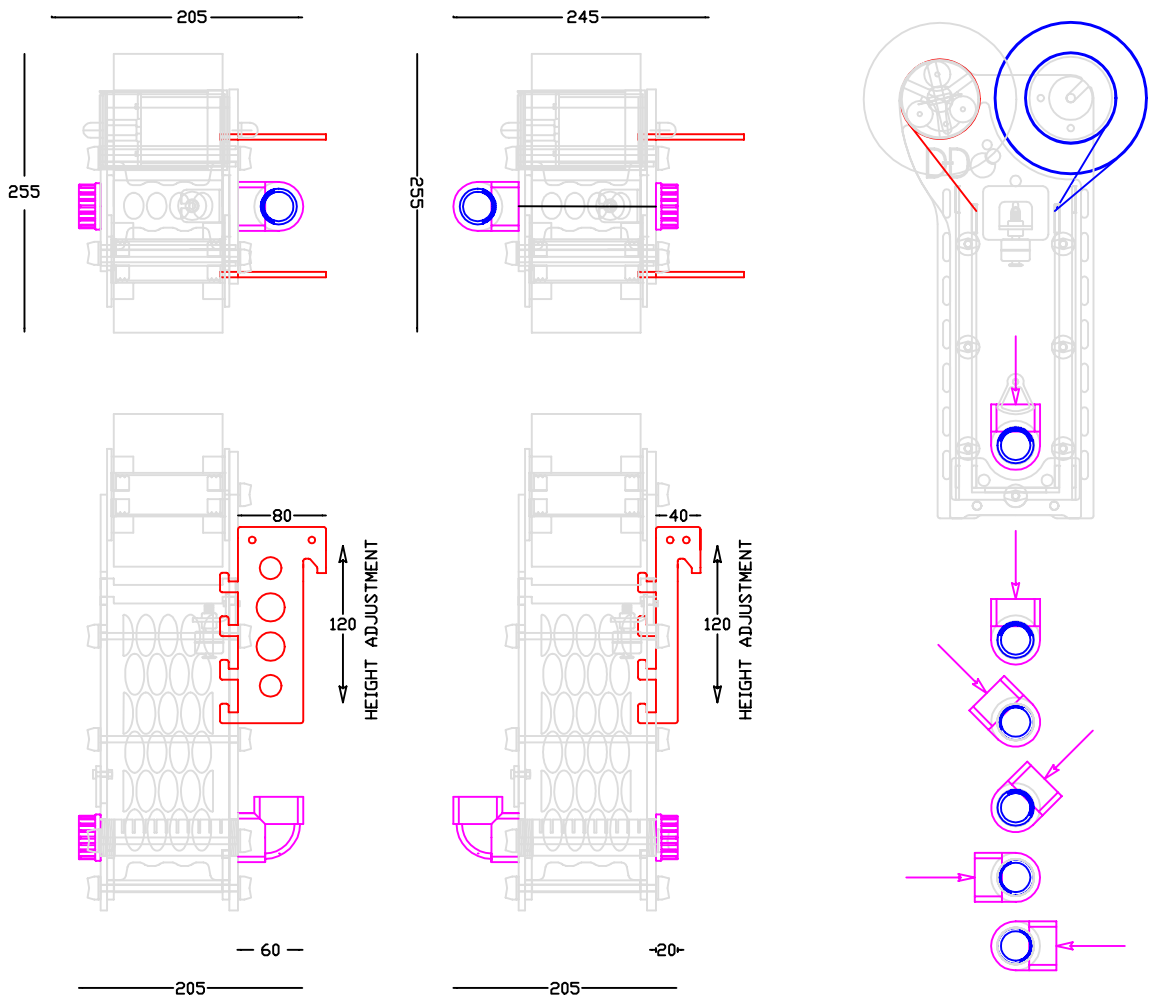

SK-3000 DIMENSIONS

STANDARD CLEAN ROLL POSITION

CLEAN ROLL EXTENSION ARM

STANDARD BRACKET

OPTION BRACKET

ADJUSTABLE FEED