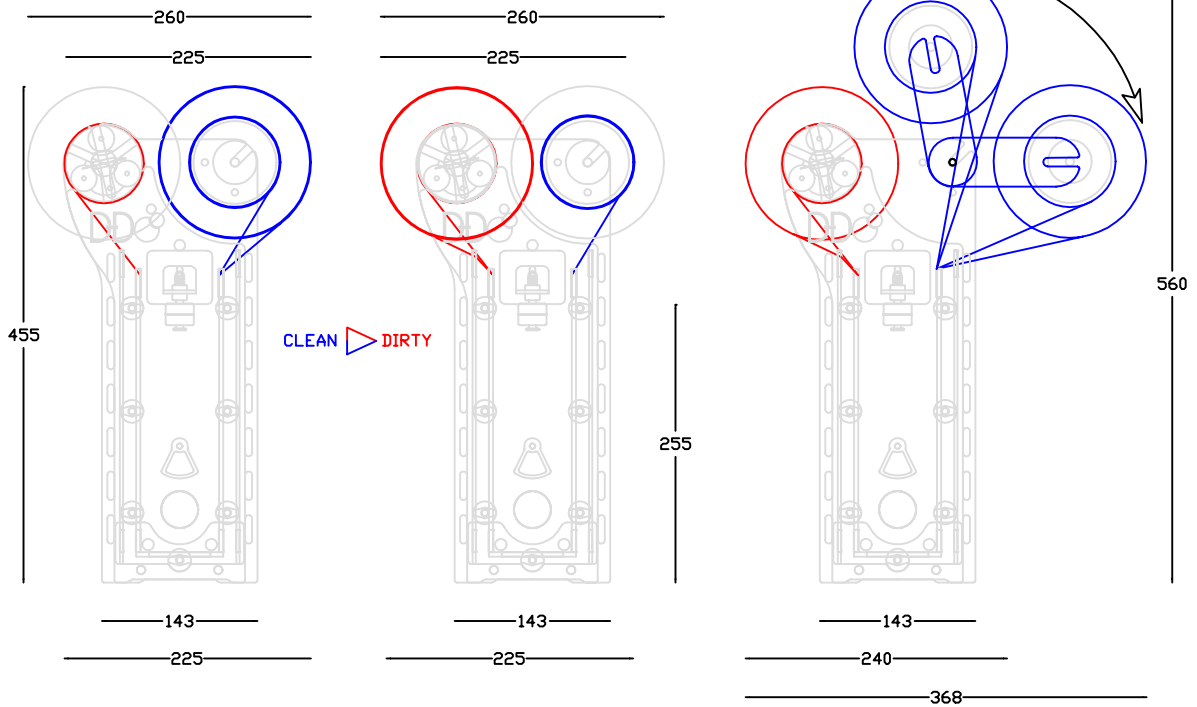

SK-3000 DIMENSIONS

STANDARD CLEAN ROLL POSITION

CLEAN ROLL EXTENSION ARM

STANDARD BRACKET

OPTION BRACKET

ADJUSTABLE FEED